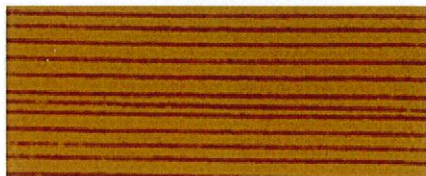

## WOOD GRAIN FINISHES

---

American Douglas  
DW·716S + 1501

American Maple  
DW·733S + 1102

European Cherry  
DW·716S + 1406

Cherry  
DW·733S + 1402

Cherry with Flame  
DW·733S + 1401

Knotty Pine  
DW·716S + 2103

Colony Maple  
DW·716S + 1101

Dark Walnut  
DW·733S + 1802

Oak  
DW·716S + 2301

Golden Oak  
DW·733S + 2505

Oregon Douglas  
DW·716S + 1502

Table Cherry  
DW·716S + 1405

National Walnut  
DW·733S + 1806

Teak  
DW·733S + 2601