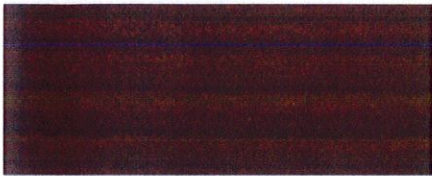

## WOOD GRAIN FINISHES

---

American Douglas  
DW·716S + 1501

American Maple  
DW·733S + 1102

European Cherry  
DW·716S + 1406

Cherry  
DW·733S + 1402

Cherry with Flame  
DW·733S + 1401

Knotty Pine  
DW·716S + 2103