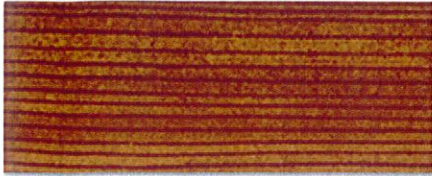

# FINISH SELECTION GUIDE

## WOOD GRAIN FINISHES

---

American Douglas  
DW·716S + 1501

American Maple  
DW·733S + 1102

European Cherry  
DW·716S + 1406

Cherry  
DW·733S + 1402

Cherry with Flame  
DW·733S + 1401

Knotty Pine  
DW·716S + 2103